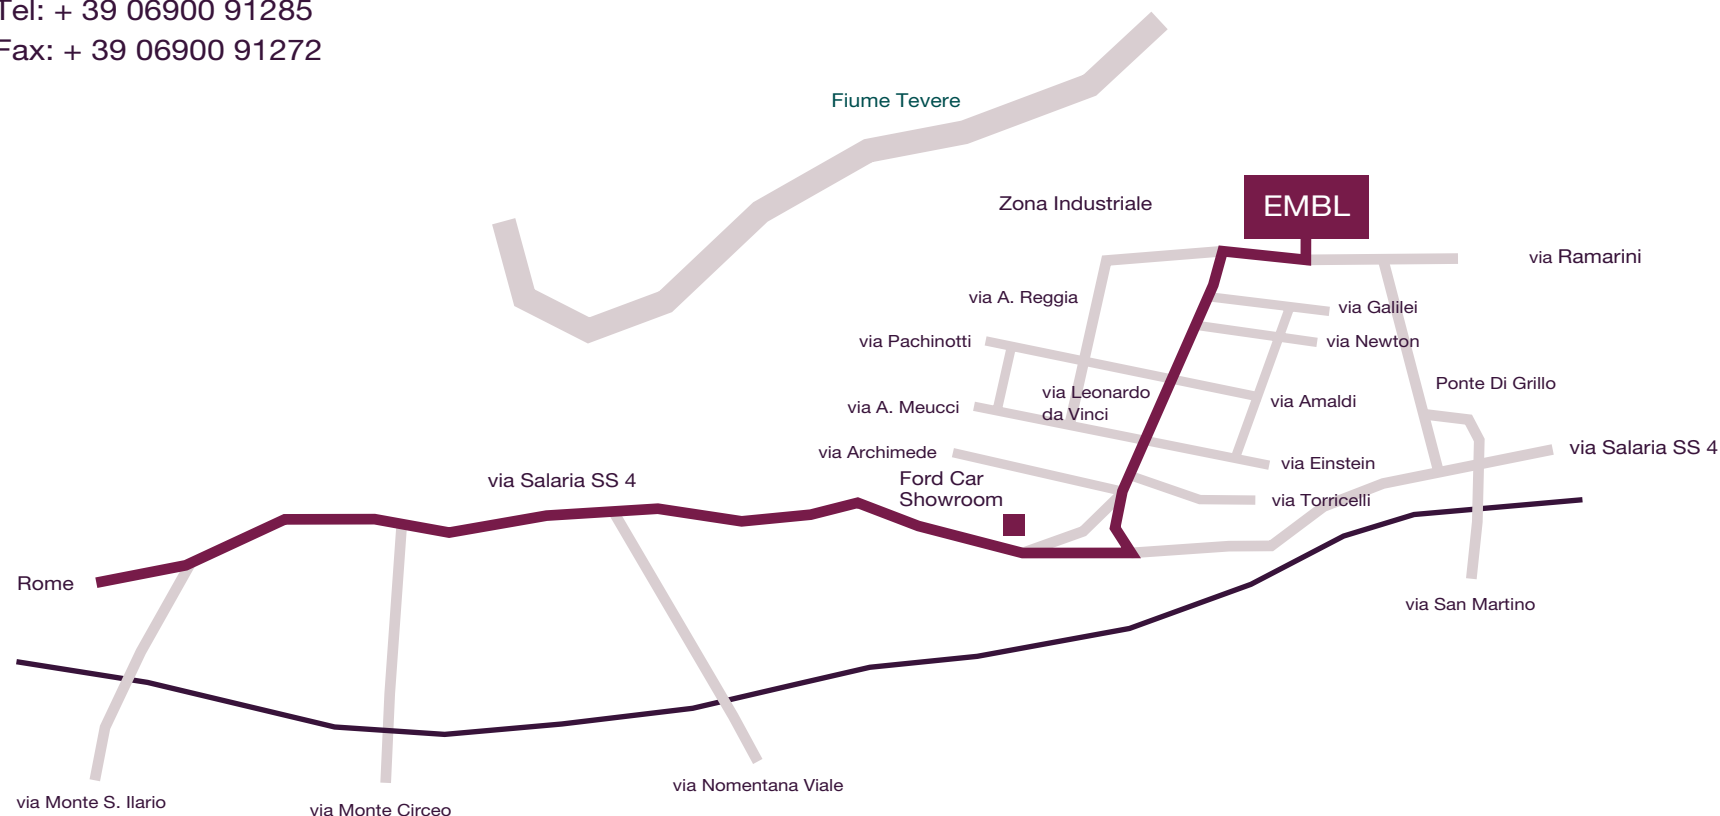

EMBL Rome

EMBL.ORG

GRENOBLE

HAMBURG

HEIDELBERG

EBI HINXTON

ROME

European Molecular Biology Laboratory

EMBL Rome

Adriano Buzzati-Traverso Campus, Via Ramarini 32, I-00015 Monterotondo, Italy

Tel: + 39 06900 91285

Fax: + 39 06900 91272

Travel by Car

It is about a 35 km drive from Rome to Monterotondo. Depending upon the time of the day, it can take between 45 minutes [non-rush hour] up to 1,5 hours. Driving from Rome, take the via Salaria [SS 4] to Monterotondo-Scalo. Drive through Scalo, staying on the via Salaria. Follow the signs to the Zona Industriale towards the end of Scalo. There is a Ford car showroom on the corner at the left hand side. Turn into via Leonardo da Vinci and follow the road to the very end, then turn right for via Ramarini. The campus is on your immediate left.